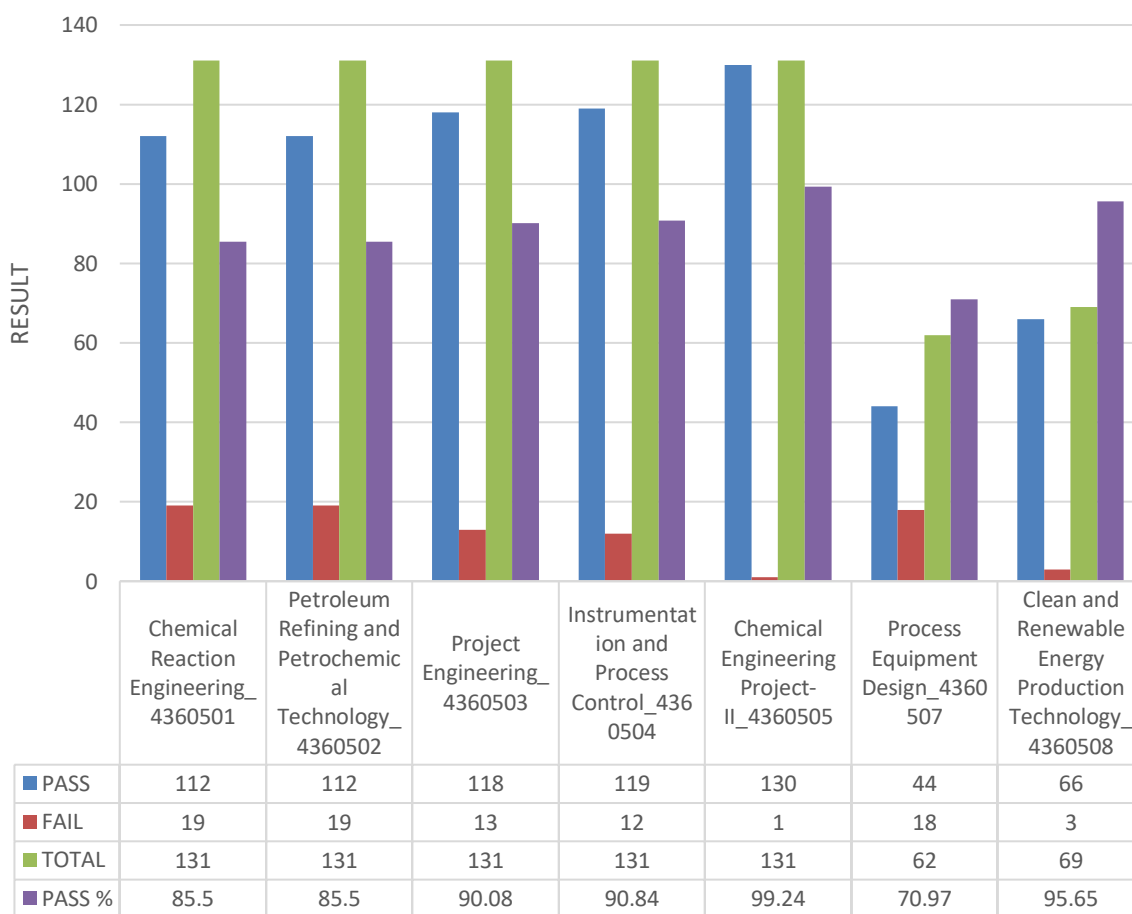

6th Sem Chemical Subject Wise Result (T-232) (S-2024)

4th Sem Chemical Subject Wise Result (T-232) (S-2024)